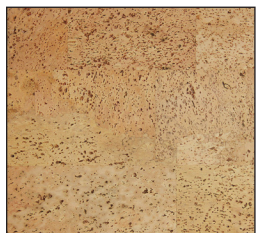

MONTE CARLO