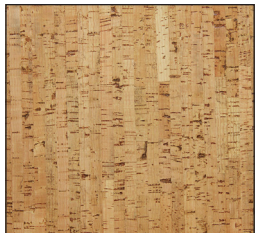

BARCELONA

17.44 sf per carton

Dimensions: 35 9/16" x 11 7/8" x 7/16"

Finished with Greenshield, for light commercial or residential use

Avant Garde Collection

FLOATING FLOOR PLANKS

CANYON

UNICLIC LOCKING SYSTEM

Our floating floors feature a glue-less Uniclic locking system, allowing for quick and easy installation.