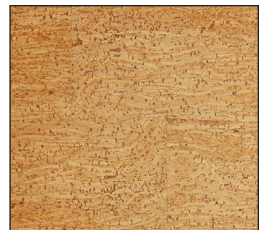

## UNICLIC LOCKING SYSTEM

Our floating floors feature a glue-less Uniclic locking system, allowing for quick and easy installation.

SARDINIA

WHITE CANYON

ZURICH

**DARK SHADE**

Dimensions: 12" x 12" and 12" x 24"