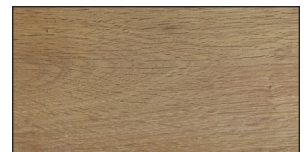

FRENCH AUTUMN OAK