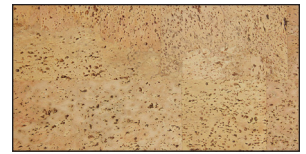

# Eco-Nomical Collection

FLOATING FLOOR PLANKS

ASH

EARTH

IVORY

NATURAL

SABLE

WHITE

CANYON FR

MONTE CARLO FR

BLOND FRENCH OAK

FRENCH AUTUMN OAK

SUNRISE OAK

SUNSET ACACIA

HEARTH SLATE (TILE)

SANDSTORM (TILE)